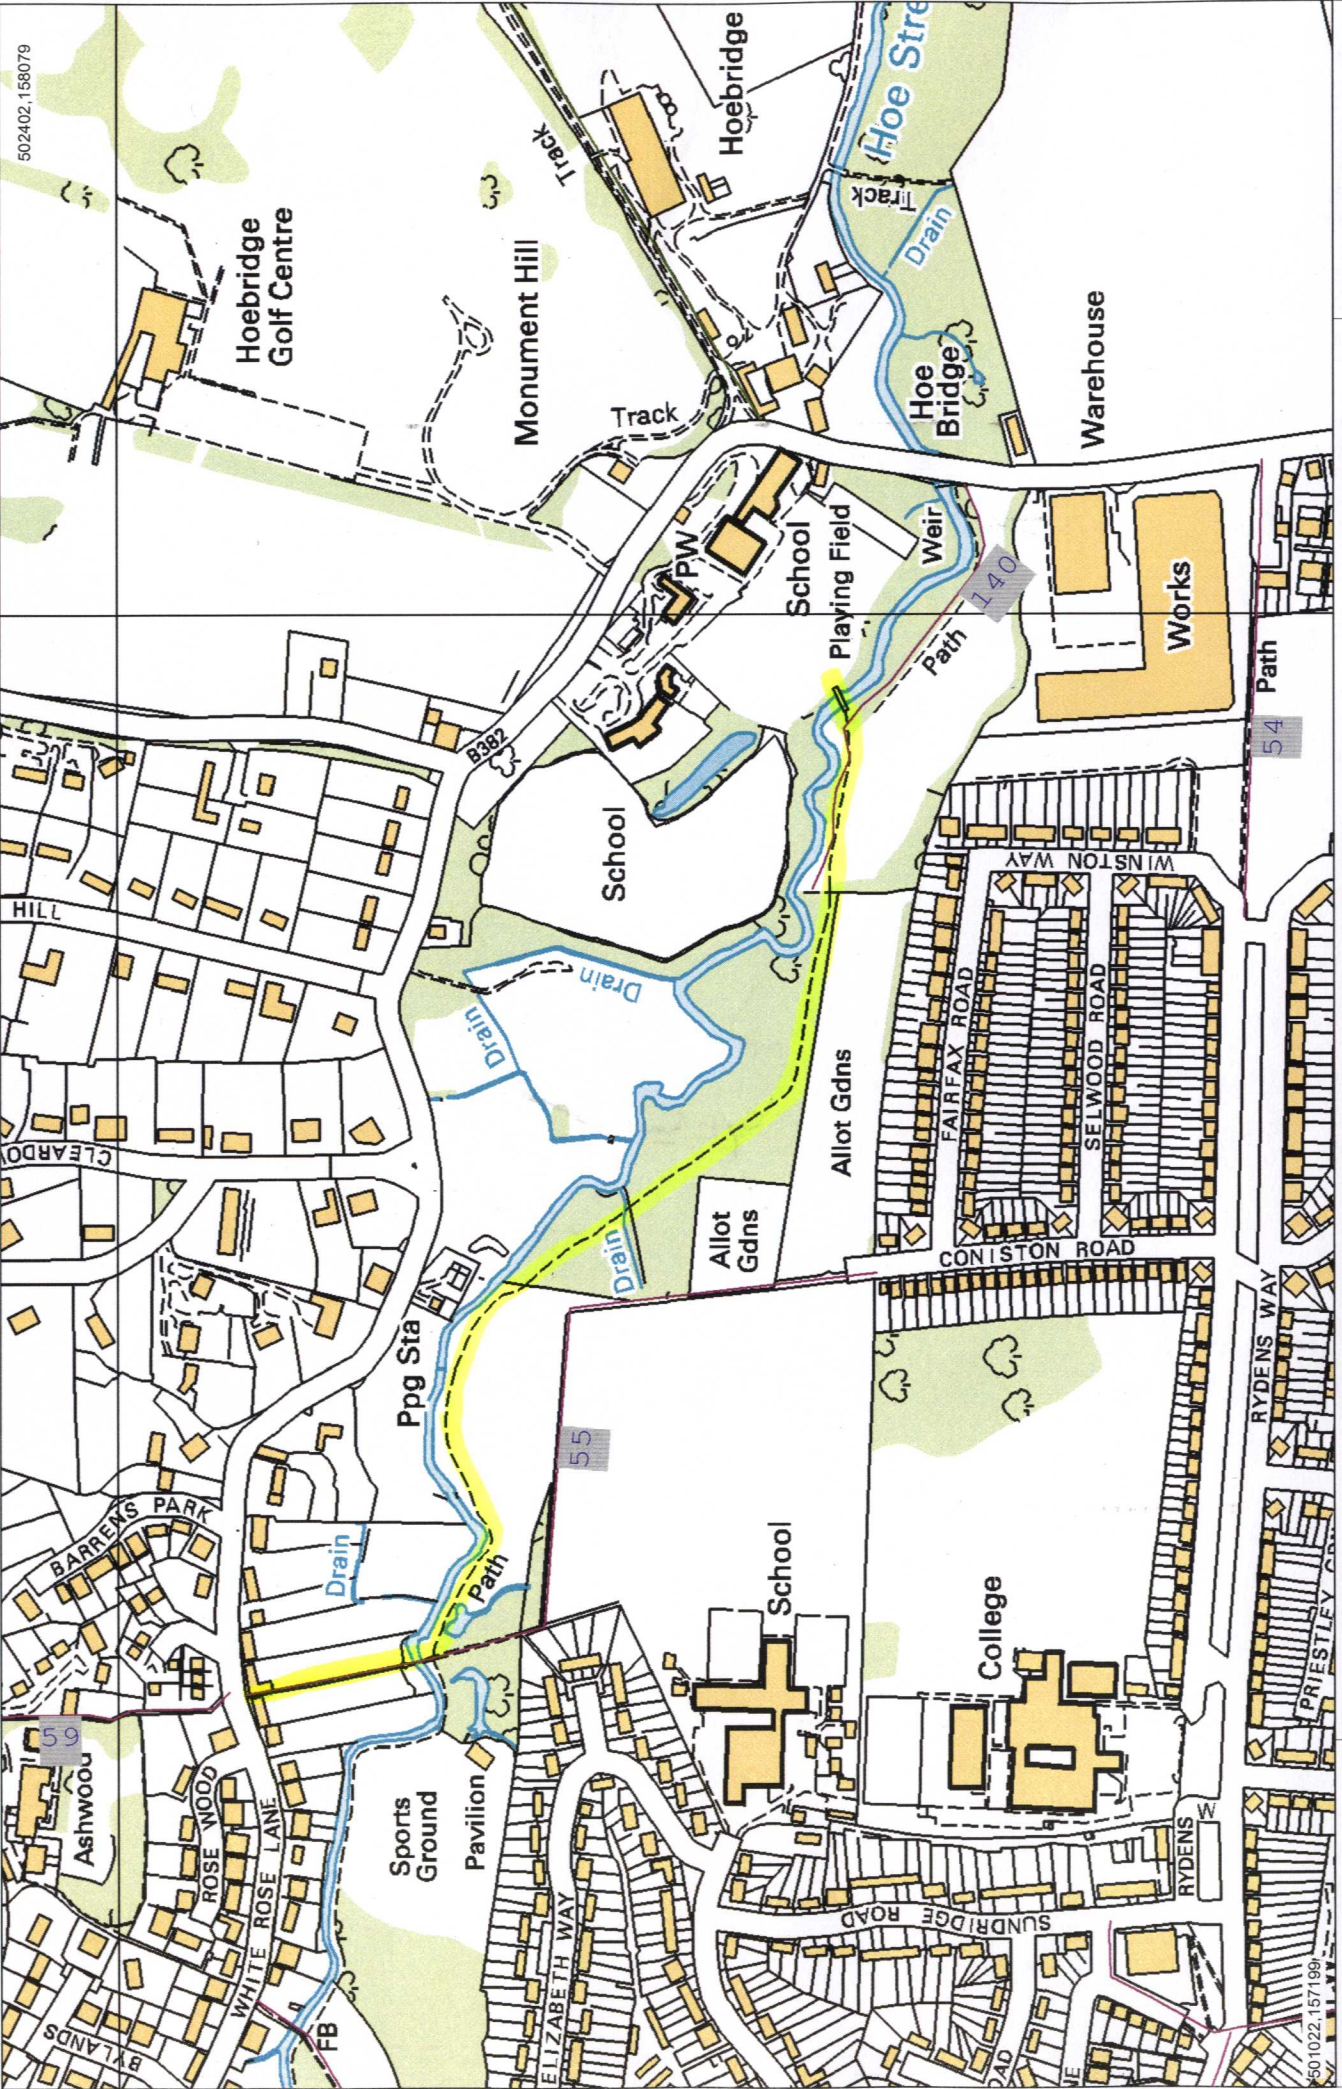

Possible Off Road Route to Hoe Bridge School

502402,158079

Date: 20/11/2008

Surrey County Council, LA076872, 1998.

Reproduced from the Ordnance Survey mapping with the permission of the Controller of Her Majesty's Stationery Office © Crown copyright. Unauthorised reproduction infringes Crown copyright and may lead to prosecution or civil proceedings.

Scale 1:5000